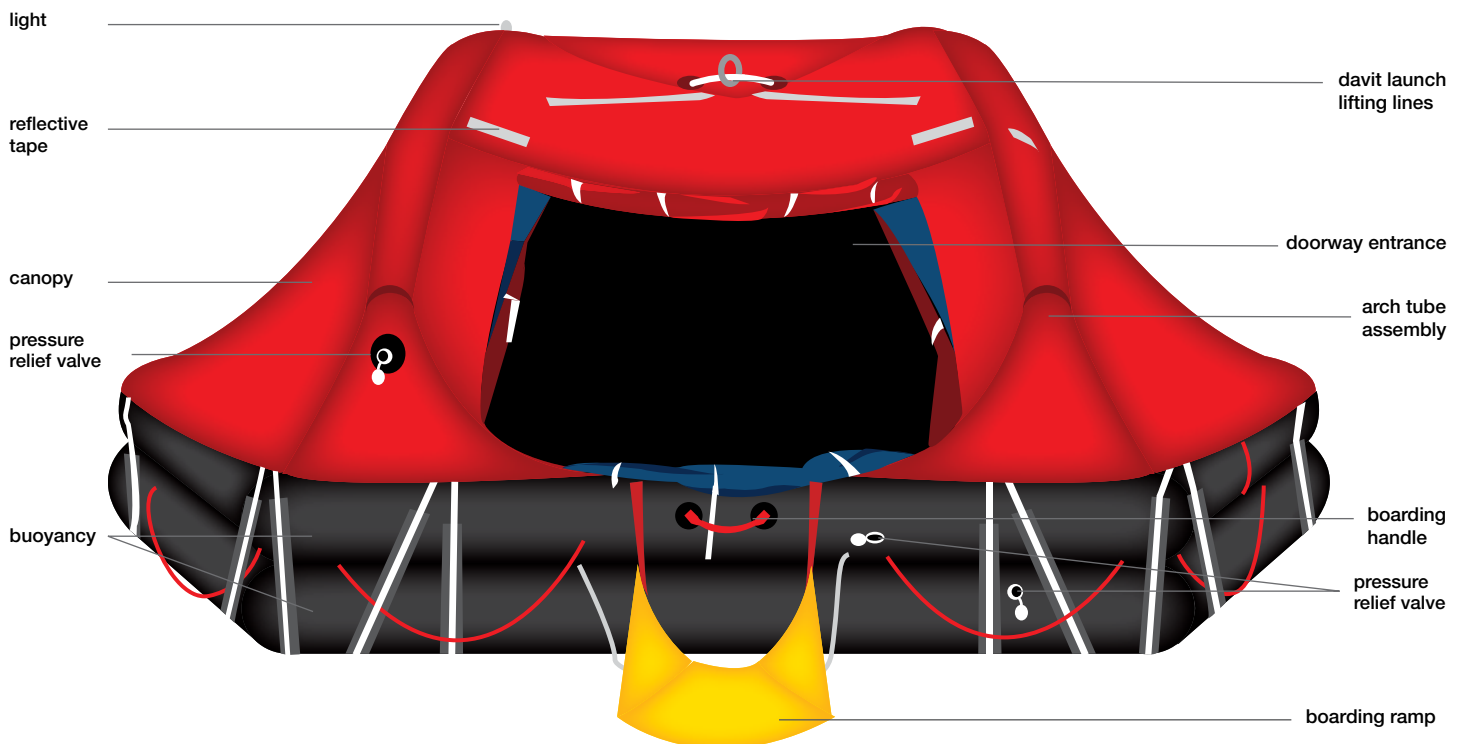

SURVIVA SELF RIGHTING LIFERAFT FEATURES

- Manufactured from corrosion and abrasion resistant lightweight rubber
- Fully enclosed high visibility canopy
- Non inflatable easy access boarding ramps
- Fitted with external and internal lighting to ensure maximum visibility.
- Comes complete with A or B type emergency packs which conforms to the Safety of Life at Sea (SOLAS) 1974, Chapter III and amendments.
- Available in Davit launch and Throw-over.