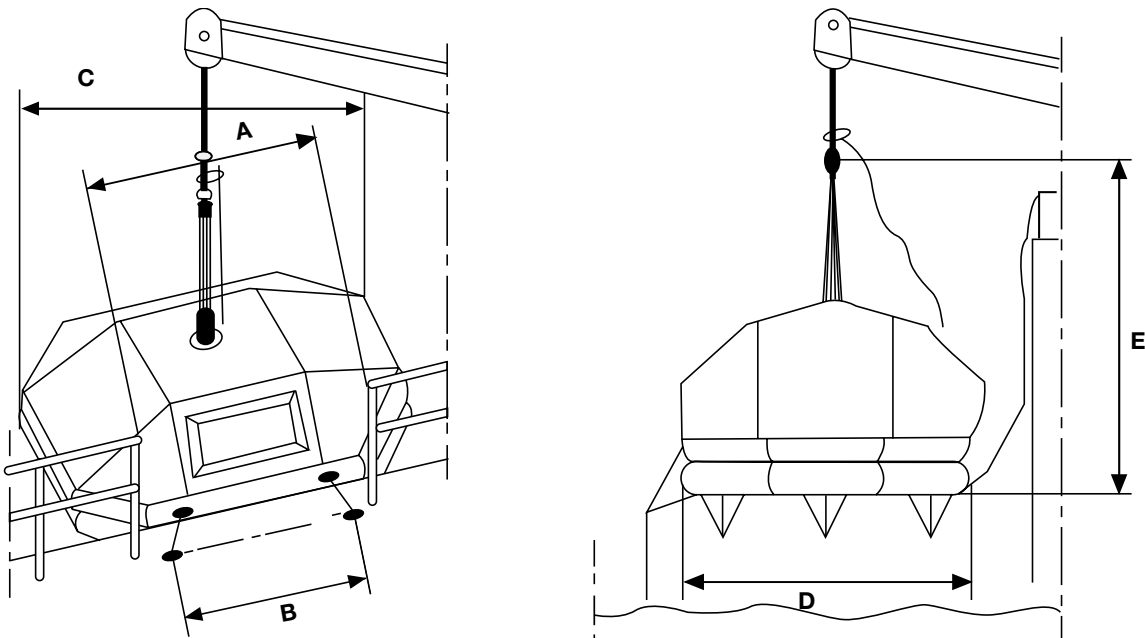

DIMENSIONS

Liferaft Dimensions	
Persons	Dimensions
Surviva 35 person self righting liferaft	5.93m (l) x 3.62m (w) x 2.35m (h)
Surviva 25 person self righting liferaft	5.05m (l) x 3.10m (w) x 1.99m (h)

Throw - over Container						
Rated Capacity	SOLAS A PACK			SOLAS B PACK		
	Length (mm)	Diameter (mm)	Weight Approx operational kg	Length (mm)	Diameter (mm)	Weight Approx operational (kg)
35	1670	784	335	1550	784	264
25	1400	730	230	1400	730	172

Davit Launch Container						
Rated Capacity	SOLAS A PACK			SOLAS B PACK		
	Length (mm)	Diameter (mm)	Weight Approx operational kg	Length (mm)	Diameter (mm)	Weight Approx operational (kg)
35	1670	784	350	1550	784	279
25 option 1	1600	870	242	1400	730	193
25 option 2	-	-	-	1635	585	185

Davit Launch Raft Height (mm)					
Capacity	A	B	C	D	E
35	Min 1800	1640	5933	3620	2585
25	Min 1800	1640	5053	3100	3200

See diagram below