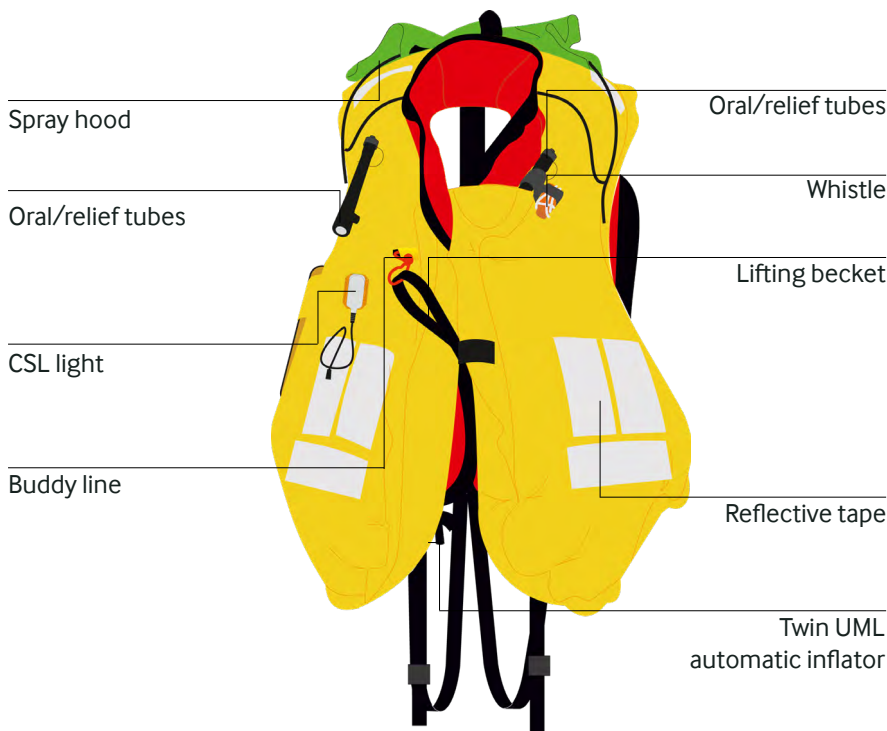

SEACREWSADER 275N

SOLAS 275N INFLATABLE LIFEJACKET

The Seacrewsader 275N Twin is designed to SOLAS 2010 regulations, and outperforms the new requirements to provide increased performance in the most demanding environments. Improved body angle, mouth freeboard and face plane angles make the Seacrewsader even safer at sea. Together with the improved rotating times each chamber is fitted with two 60 g CO₂ cylinders, activated by UML MK5i standard automatic inflation mechanisms* - and a 3.5 psi relief valve to ensure full buoyancy during single or double chamber inflation.

The Seacrewsader 275N Twin is designed for extreme working environments and is also suitable for abandonment purposes. The high buoyancy level provides added protection when heavy work gear and clothing is worn. The new, more compact cover is a robust fabric to withstand the most arduous conditions without damage to the lifejacket and internal bladders. Crotch straps come fitted as standard.

FEATURES

- TWIN CHAMBER 275N MSC 200 (80)/ SOLAS APPROVED LIFEJACKET
- HIGH BUOYANCY LEVEL PROVIDES ADDED PROTECTION WHEN HEAVY WORK GEAR AND CLOTHING IS WORN
- SUITABLE FOR USE WITH MOST IMMERSION AND ABANDONMENT SUITS, SUBJECT TO COMPATIBILITY TESTING.
- ONE SIZE FITS ALL ADULT SIZE
- ALSO AVAILABLE IN HAMMAR INFLATION (SEE CREWFIT TWIN CHAMBER CODES)*

The cover is available as standard in durable PU coated polyester, it is also available with a wipe clean or fire resistant cover.

SEACREWSADER 275N ↓

TECHNICAL DATA	
Newtons	275N
Type	Lifejacket
Flotation	Inflatable
Chambers	Twin
Harness	Fall Arrest / Deck Optional
Cover	Heavy Duty, Fire Retardant or Wipe Clean
Approval	MED / SOLAS