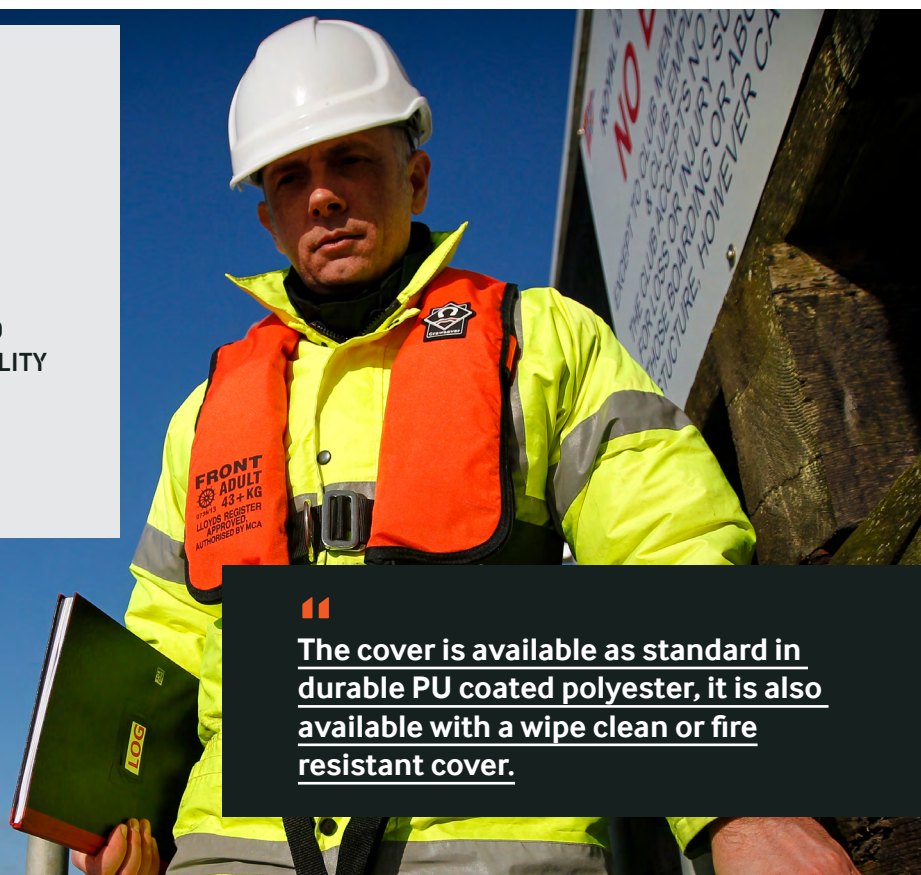

SEACREWSADER 275N

SOLAS 275N INFLATABLE LIFEJACKET

The Seacrewsader 275N Twin is designed to SOLAS 2010 regulations, and outperforms the new requirements to provide increased performance in the most demanding environments. Improved body angle, mouth freeboard and face plane angles make the Seacrewsader even safer at sea. Together with the improved rotating times each chamber is fitted with two 60 g CO₂ cylinders, activated by UML MK5i standard automatic inflation mechanisms* - and a 3.5 psi relief valve to ensure full buoyancy during single or double chamber inflation.

The Seacrewsader 275N Twin is designed for extreme working environments and is also suitable for abandonment purposes. The high buoyancy level provides added protection when heavy work gear and clothing is worn. The new, more compact cover is a robust fabric to withstand the most arduous conditions without damage to the lifejacket and internal bladders. Crotch straps come fitted as standard.

FEATURES

- TWIN CHAMBER 275N MSC 200 (80)/ SOLAS APPROVED LIFEJACKET
- HIGH BUOYANCY LEVEL PROVIDES ADDED PROTECTION WHEN HEAVY WORK GEAR AND CLOTHING IS WORN
- SUITABLE FOR USE WITH MOST IMMERSION AND ABANDONMENT SUITS, SUBJECT TO COMPATIBILITY TESTING.
- ONE SIZE FITS ALL ADULT SIZE
- ALSO AVAILABLE IN HAMMAR INFLATION (SEE CREWFIT TWIN CHAMBER CODES)*

The cover is available as standard in durable PU coated polyester, it is also available with a wipe clean or fire resistant cover.